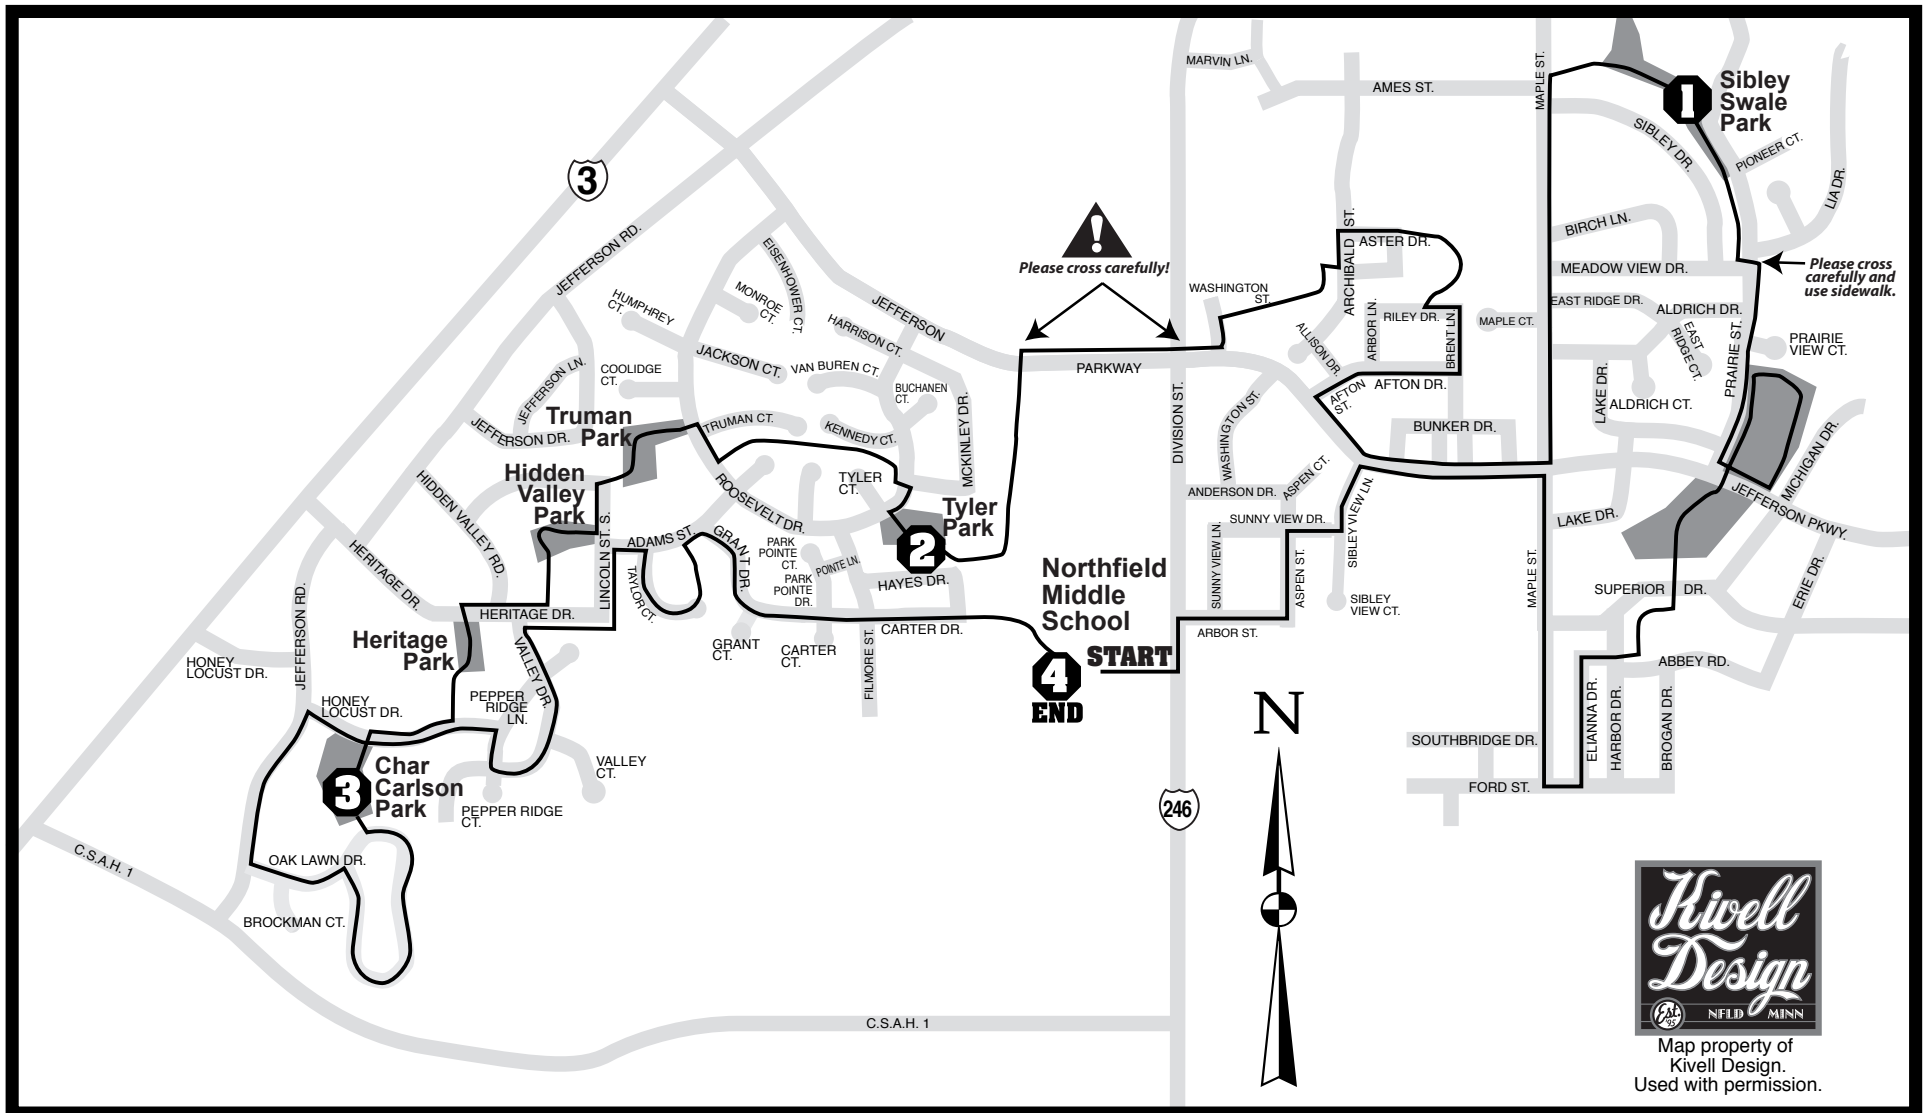

# JESSE JAMES BIKE TOUR - 2008

## 10-MILE RIDE

Map property of  
Kivell Design.  
Used with permission.